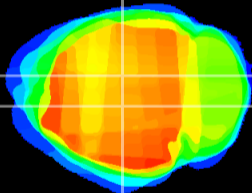

Coronal

Sagittal-R

Sagittal-L

ViBrism: CX17994
Horizontal

DG