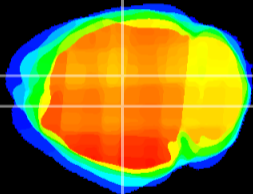

Coronal

Sagittal-R

Sagittal-L

ViBrism: CX17996
Horizontal

DG