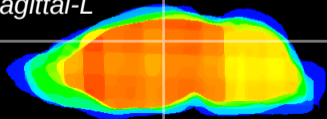

Coronal

Sagittal-R

Sagittal-L

ViBrism: CX17996
Horizontal

DG