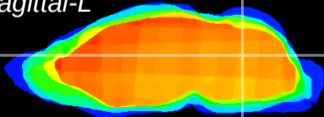

Coronal

Sagittal-R

Sagittal-L

ViBrism: CX17999
Horizontal

Cb nucleus