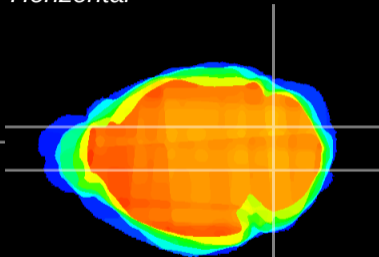

Coronal

Sagittal-R

Sagittal-L

ViBrism: CX17999
Horizontal

Cb nucleus