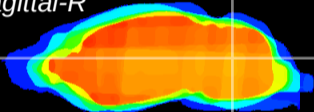

Coronal

Sagittal-R

Sagittal-L

ViBrism: CX17999
Horizontal

Cb nucleus