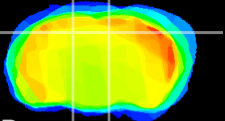

Coronal

Sagittal-R

Sagittal-L

ViBrism: CX18000
Horizontal

CA1