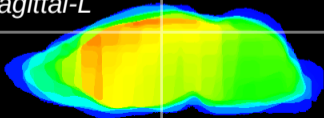

Coronal

Sagittal-R

Sagittal-L

ViBrism: CX18000
Horizontal

CA1