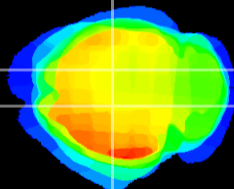

Coronal

Sagittal-R

Sagittal-L

ViBrism: CX18000
Horizontal

CA1