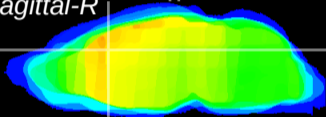

Coronal

Sagittal-R

Sagittal-L

ViBriSM: CX18000
Horizontal

Cx cingulate