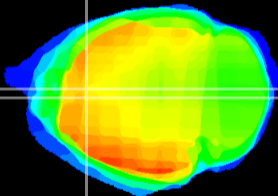

Coronal

Sagittal-R

Sagittal-L

ViBriSM: CX18000
Horizontal

Cx cingulate