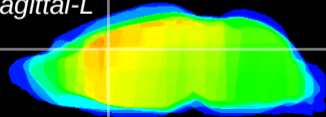

Coronal

Sagittal-R

Sagittal-L

ViBriSM: CX18000
Horizontal

Cx cingulate