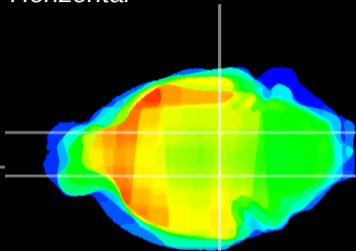

Coronal

Sagittal-R

Sagittal-L

ViBrism: CX18001
Horizontal

SN