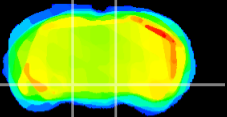

Coronal

Sagittal-R

Sagittal-L

ViBrism: CX18001
Horizontal

SN