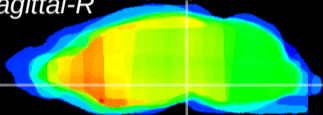

Coronal

Sagittal-R

Sagittal-L

ViBrism: CX18001
Horizontal

SN