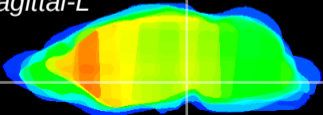

Coronal

Sagittal-R

Sagittal-L

ViBrism: CX18001
Horizontal

SN