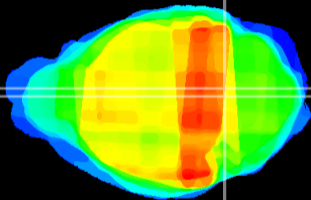

Coronal

Sagittal-R

Sagittal-L

ViBrism: CX18006
Horizontal

Tg