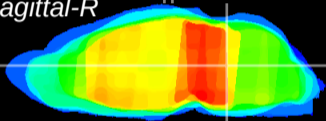

Coronal

Sagittal-R

Sagittal-L

ViBrism: CX18006
Horizontal

Tg