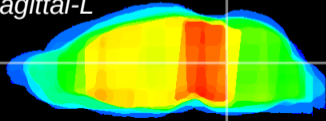

Coronal

Sagittal-R

Sagittal-L

ViBrism: CX18006
Horizontal

Tg