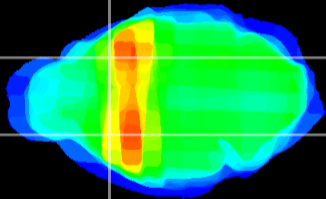

Coronal

Sagittal-R

Sagittal-L

ViBrism: CX18014
Horizontal

CPU lateral