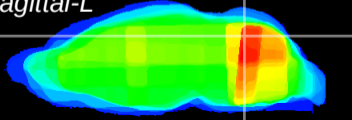

Coronal

Sagittal-R

Sagittal-L

ViBrism: CX18016  
Horizontal

Cb vermis