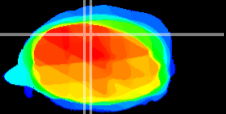

Coronal

Sagittal-R

Sagittal-L

ViBrism: CX18016  
Horizontal

Cb vermis