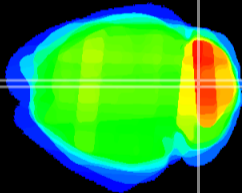

Coronal

Sagittal-R

Sagittal-L

ViBrism: CX18016  
Horizontal

Cb vermis