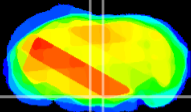

Coronal

Sagittal-R

Sagittal-L

ViBrism: CX18019
Horizontal

Pn