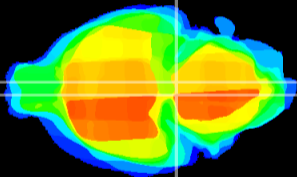

Coronal

Sagittal-R

Sagittal-L

ViBrism: CX18019
Horizontal

Pn