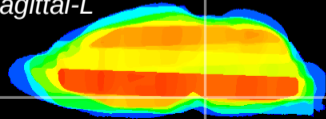

Coronal

Sagittal-R

Sagittal-L

ViBrism: CX18019
Horizontal

Pn