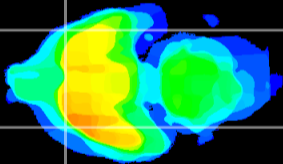

Coronal

Sagittal-R

Sagittal-L

ViBrism: CX18021
Horizontal

Pir