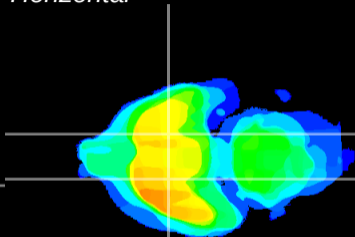

Coronal

Sagittal-R

Sagittal-L

ViBrism: CX18021
Horizontal

S0