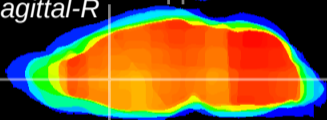

Coronal

Sagittal-R

Sagittal-L

ViBrism: CX18022
Horizontal

LS