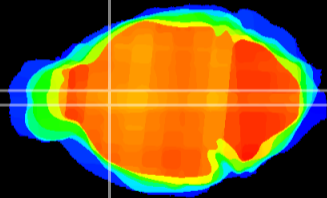

Coronal

Sagittal-R

Sagittal-L

ViBrism: CX18022
Horizontal

LS