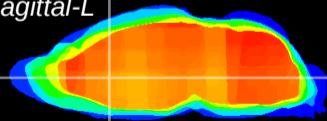

Coronal

Sagittal-R

Sagittal-L

ViBrism: CX18022
Horizontal

LS