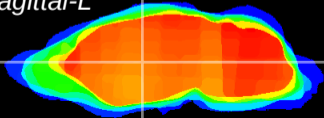

Coronal

Sagittal-R

Sagittal-L

ViBrism: CX18022
Horizontal

VA/VL