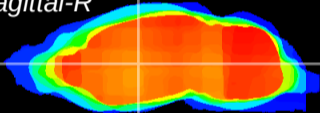

Coronal

Sagittal-R

Sagittal-L

ViBrism: CX18022
Horizontal

VA/VL