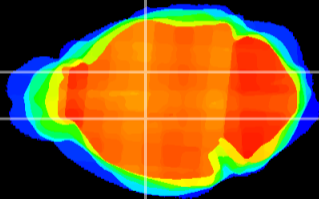

Coronal

Sagittal-R

Sagittal-L

ViBrism: CX18022
Horizontal

VA/VL