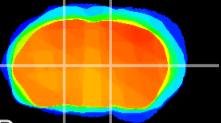

Coronal

Sagittal-R

Sagittal-L

ViBrism: CX18022
Horizontal

VA/VL