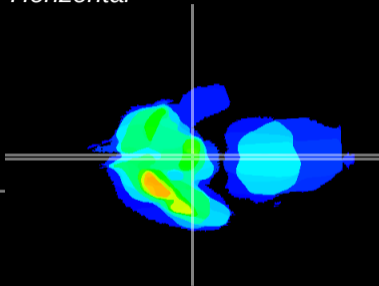

Coronal

Sagittal-R

Sagittal-L

ViBrism: CX18024
Horizontal

ME