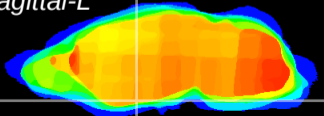

Coronal

Sagittal-R

Sagittal-L

ViBrism: CX18024
Horizontal

S0