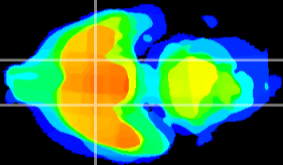

Coronal

Sagittal-R

Sagittal-L

ViBrism: CX18024
Horizontal

S0