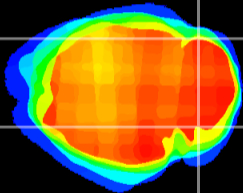

Coronal

Sagittal-R

Sagittal-L

ViBrism: CX18028
Horizontal

Cb lobe