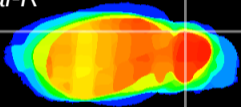

Coronal

Sagittal-R

Sagittal-L

ViBrism: CX18028
Horizontal

Cb lobe