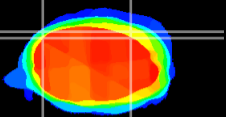

Coronal

Sagittal-R

Sagittal-L

ViBrism: CX18028
Horizontal

Cb lobe