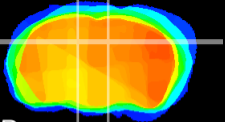

Coronal

Sagittal-R

Sagittal-L

ViBrism: CX18028
Horizontal

DG