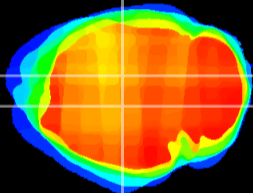

Coronal

Sagittal-R

Sagittal-L

ViBrism: CX18028
Horizontal

DG