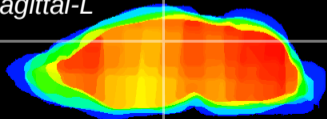

Coronal

Sagittal-R

Sagittal-L

ViBrism: CX18028
Horizontal

DG