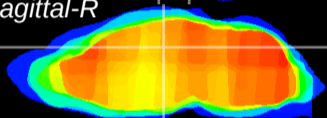

Coronal

Sagittal-R

Sagittal-L

ViBrism: CX18028
Horizontal

DG