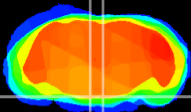

Coronal

Sagittal-R

Sagittal-L

ViBrism: CX18028
Horizontal

Pn