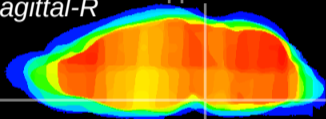

Coronal

Sagittal-R

Sagittal-L

ViBrism: CX18028
Horizontal

Pn