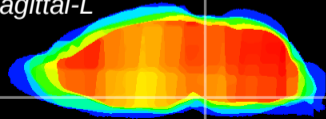

Coronal

Sagittal-R

Sagittal-L

ViBrism: CX18028
Horizontal

Pn