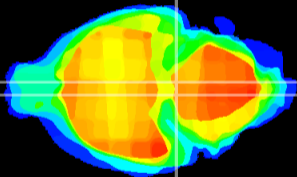

Coronal

Sagittal-R

Sagittal-L

ViBrism: CX18028
Horizontal

Pn