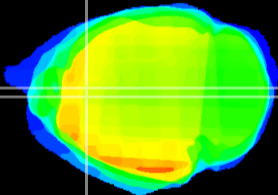

Coronal

Sagittal-R

Sagittal-L

ViBrism: CX18030
Horizontal

Cx cingulate