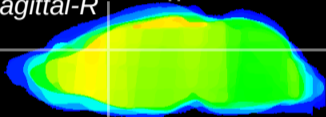

Coronal

Sagittal-R

Sagittal-L

ViBrism: CX18030
Horizontal

Cx cingulate