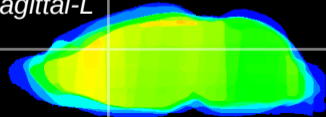

Coronal

Sagittal-R

Sagittal-L

ViBrism: CX18030
Horizontal

Cx cingulate