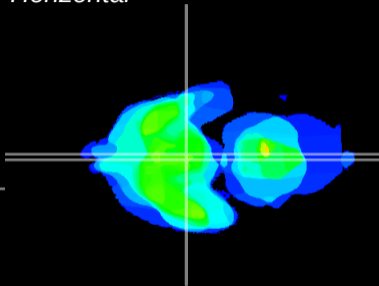

Coronal

Sagittal-R

Sagittal-L

ViBrism: CX18031
Horizontal

Arc