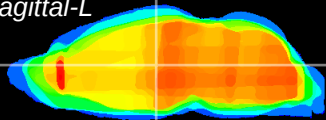

Coronal

Sagittal-R

Sagittal-L

ViBrism: CX18038
Horizontal

MD