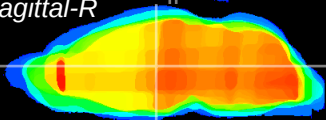

Coronal

Sagittal-R

Sagittal-L

ViBrism: CX18038
Horizontal

MD