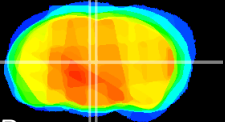

Coronal

Sagittal-R

Sagittal-L

ViBrism: CX18038
Horizontal

MD