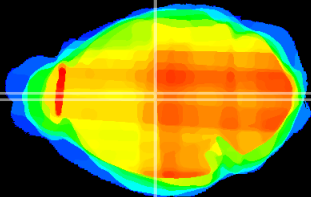

Coronal

Sagittal-R

Sagittal-L

ViBrism: CX18038
Horizontal

MD