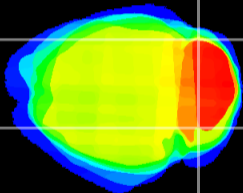

Coronal

Sagittal-R

Sagittal-L

ViBrism: CX18040
Horizontal

Cb lobe