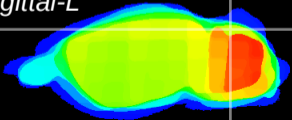

Coronal

Sagittal-R

Sagittal-L

ViBrism: CX18040
Horizontal

Cb lobe