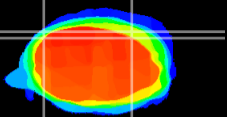

Coronal

Sagittal-R

Sagittal-L

ViBrism: CX18040
Horizontal

Cb lobe