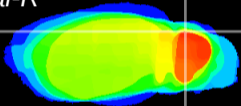

Coronal

Sagittal-R

Sagittal-L

ViBrism: CX18040
Horizontal

Cb lobe