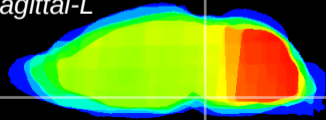

Coronal

Sagittal-R

Sagittal-L

ViBrism: CX18040
Horizontal

Pn