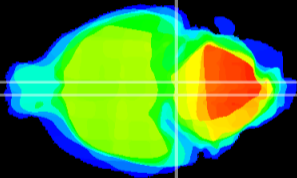

Coronal

Sagittal-R

Sagittal-L

ViBrism: CX18040
Horizontal

Pn