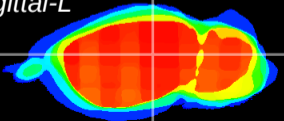

Coronal

Sagittal-R

Sagittal-L

ViBrism: CX18042
Horizontal

LG