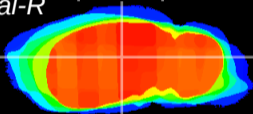

Coronal

Sagittal-R

Sagittal-L

ViBrism: CX18042
Horizontal

LG