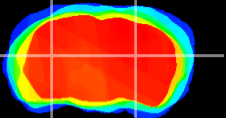

Coronal

Sagittal-R

Sagittal-L

ViBrism: CX18042
Horizontal

LG