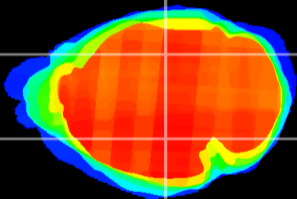

Coronal

Sagittal-R

Sagittal-L

ViBrism: CX18042
Horizontal

LG