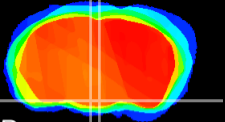

Coronal

Sagittal-R

Sagittal-L

ViBrism: CX18042
Horizontal

VMH