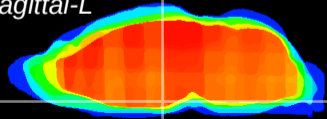

Coronal

Sagittal-R

Sagittal-L

ViBrism: CX18042
Horizontal

VMH