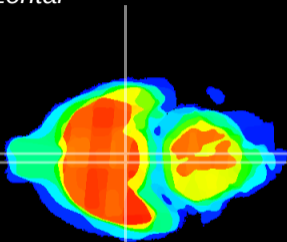

Coronal

Sagittal-R

Sagittal-L

ViBrism: CX18042
Horizontal

VMH