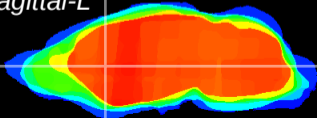

Coronal

Sagittal-R

Sagittal-L

ViBrism: CX18045
Horizontal

CPU medial