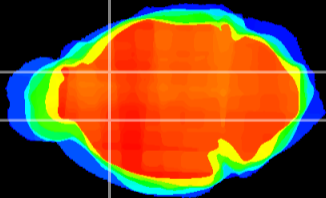

Coronal

Sagittal-R

Sagittal-L

ViBrism: CX18045
Horizontal

CPU medial