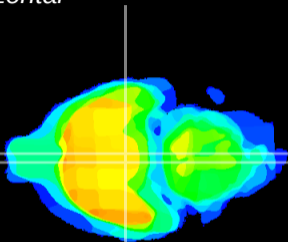

Coronal

Sagittal-R

Sagittal-L

ViBrism: CX18046
Horizontal

VMH