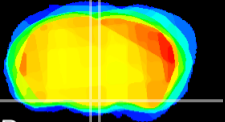

Coronal

Sagittal-R

Sagittal-L

ViBrism: CX18046
Horizontal

VMH