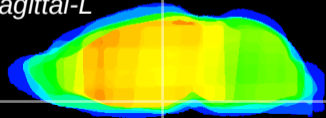

Coronal

Sagittal-R

Sagittal-L

ViBrism: CX18046
Horizontal

VMH