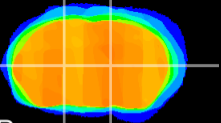

Coronal

Sagittal-R

Sagittal-L

ViBrism: CX18049
Horizontal

VA/VL