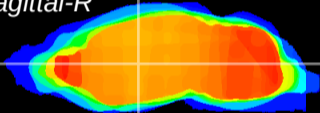

Coronal

Sagittal-R

Sagittal-L

ViBrism: CX18049
Horizontal

VA/VL