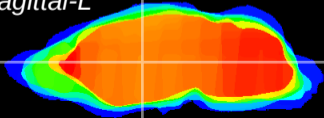

Coronal

Sagittal-R

Sagittal-L

ViBrism: CX18049
Horizontal

VA/VL