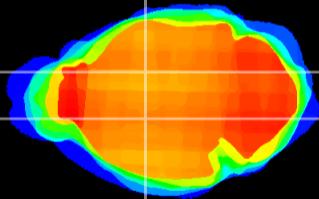

Coronal

Sagittal-R

Sagittal-L

ViBrism: CX18049
Horizontal

VA/VL