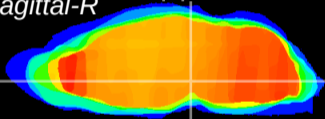

Coronal

Sagittal-R

Sagittal-L

ViBrism: CX18049
Horizontal

VTA