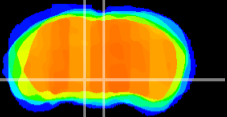

Coronal

Sagittal-R

Sagittal-L

ViBrism: CX18049
Horizontal

VTA