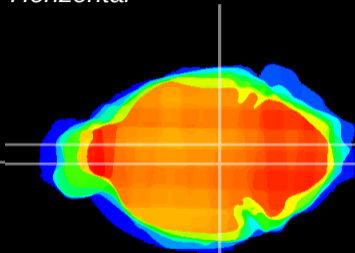

Coronal

Sagittal-R

Sagittal-L

ViBrism: CX18049
Horizontal

VTA