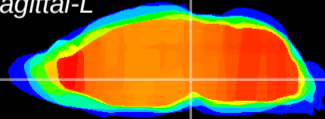

Coronal

Sagittal-R

Sagittal-L

ViBrism: CX18049
Horizontal

VTA