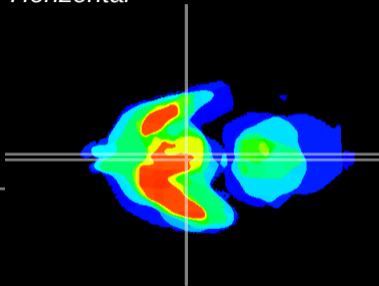

Coronal

Sagittal-R

Sagittal-L

ViBrism: CX18050
Horizontal

Arc