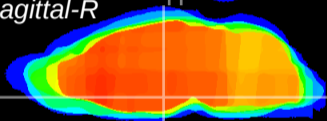

Coronal

Sagittal-R

Sagittal-L

ViBrism: CX18050
Horizontal

DM