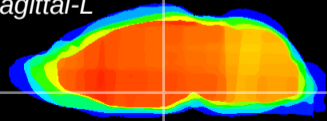

Coronal

Sagittal-R

Sagittal-L

ViBrism: CX18050
Horizontal

DM