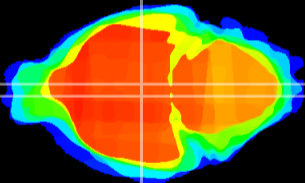

Coronal

Sagittal-R

Sagittal-L

ViBrism: CX18050
Horizontal

DM