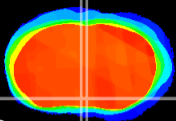

Coronal

Sagittal-R

Sagittal-L

ViBrisM: CX18050
Horizontal

MPA