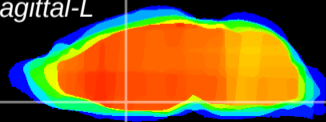

Coronal

Sagittal-R

Sagittal-L

ViBrisM: CX18050
Horizontal

MPA