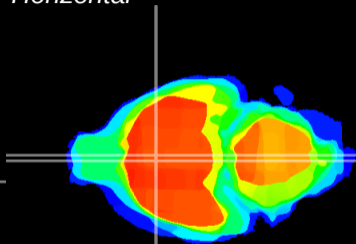

Coronal

Sagittal-R

Sagittal-L

ViBrisM: CX18050
Horizontal

MPA