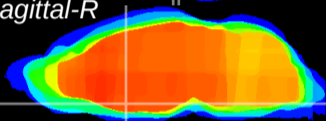

Coronal

Sagittal-R

Sagittal-L

ViBrisM: CX18050
Horizontal

MPA