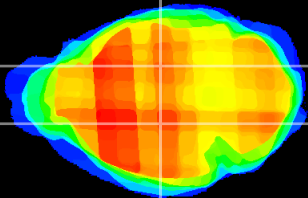

Coronal

Sagittal-R

Sagittal-L

ViBrism: CX18058
Horizontal

VPM/VPL