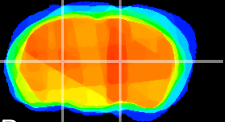

Coronal

Sagittal-R

Sagittal-L

ViBrism: CX18058
Horizontal

VPM/VPL