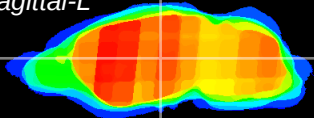

Coronal

Sagittal-R

Sagittal-L

ViBrism: CX18058
Horizontal

VPM/VPL