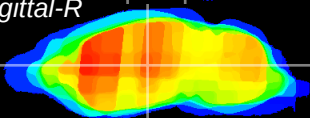

Coronal

Sagittal-R

Sagittal-L

ViBrism: CX18058
Horizontal

VPM/VPL