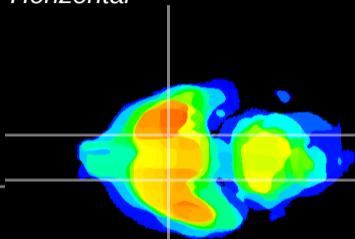

Coronal

Sagittal-R

Sagittal-L

ViBrisM: CX18070
Horizontal

S0