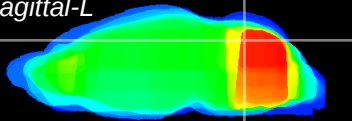

Coronal

Sagittal-R

Sagittal-L

ViBrism: CX18071  
Horizontal

Cb vermis