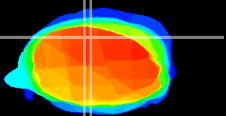

Coronal

Sagittal-R

Sagittal-L

ViBrism: CX18071  
Horizontal

Cb vermis