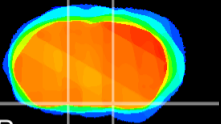

Coronal

Sagittal-R

Sagittal-L

ViBriSM: CX18075
Horizontal

S0