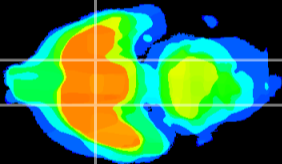

Coronal

Sagittal-R

Sagittal-L

ViBriSM: CX18075
Horizontal

S0