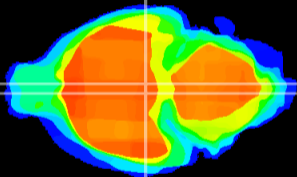

Coronal

Sagittal-R

Sagittal-L

ViBrism: CX18083
Horizontal

M