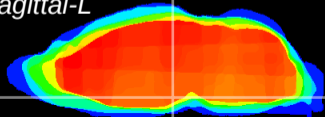

Coronal

Sagittal-R

Sagittal-L

ViBrism: CX18083
Horizontal

M