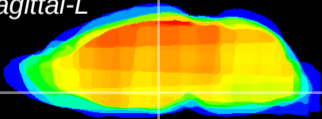

Coronal

Sagittal-R

Sagittal-L

ViBrism: CX18084
Horizontal

DM