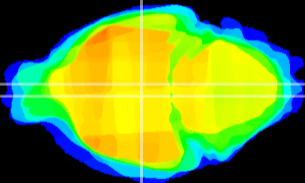

Coronal

Sagittal-R

Sagittal-L

ViBrism: CX18084
Horizontal

DM