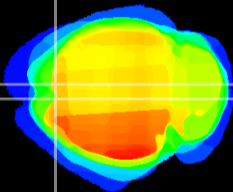

Coronal

Sagittal-R

Sagittal-L

ViBriSM: CX18085  
Horizontal

Cx motor