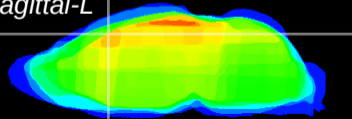

Coronal

Sagittal-R

Sagittal-L

ViBriSM: CX18085  
Horizontal

Cx motor