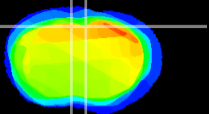

Coronal

Sagittal-R

Sagittal-L

ViBriSM: CX18085  
Horizontal

Cx motor