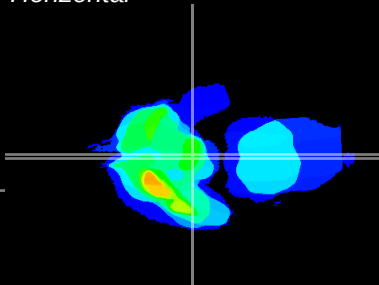

Coronal

Sagittal-R

Sagittal-L

ViBrism: CX18087
Horizontal

ME