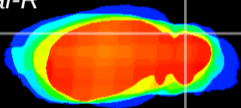

Coronal

Sagittal-R

Sagittal-L

ViBriSm: CX18090
Horizontal

Cb lobe