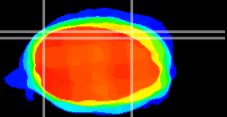

Coronal

Sagittal-R

Sagittal-L

ViBriSm: CX18090
Horizontal

Cb lobe