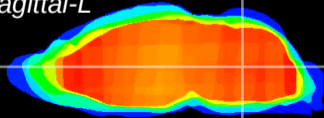

Coronal

Sagittal-R

Sagittal-L

ViBrism: CX18090
Horizontal

MVe