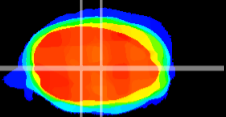

Coronal

Sagittal-R

Sagittal-L

ViBrism: CX18090
Horizontal

MVe