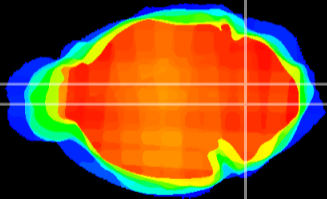

Coronal

Sagittal-R

Sagittal-L

ViBrism: CX18090
Horizontal

MVe