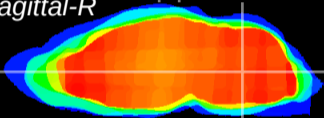

Coronal

Sagittal-R

Sagittal-L

ViBrism: CX18090
Horizontal

MVe