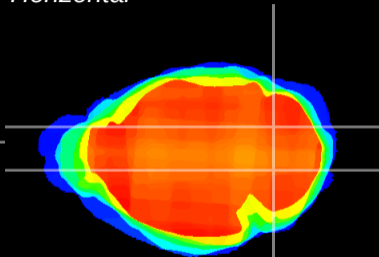

Coronal

Sagittal-R

Sagittal-L

ViBrism: CX18091  
Horizontal

Cb nucleus