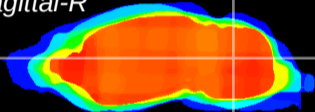

Coronal

Sagittal-R

Sagittal-L

ViBrism: CX18091  
Horizontal

Cb nucleus