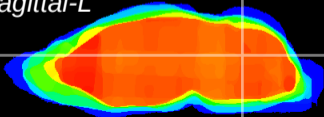

Coronal

Sagittal-R

Sagittal-L

ViBrism: CX18091  
Horizontal

Cb nucleus