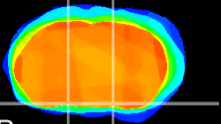

Coronal

Sagittal-R

Sagittal-L

ViBrisM: CX18094
Horizontal

S0