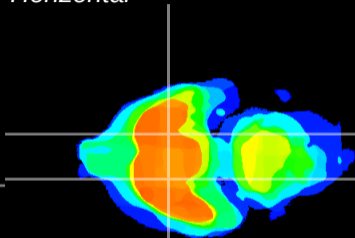

Coronal

Sagittal-R

Sagittal-L

ViBrisM: CX18094
Horizontal

S0