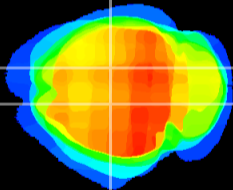

Coronal

Sagittal-R

Sagittal-L

ViBrism: CX18096
Horizontal

CA1