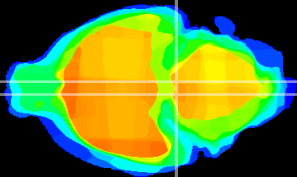

Coronal

Sagittal-R

Sagittal-L

ViBrism: CX18099
Horizontal

Pn