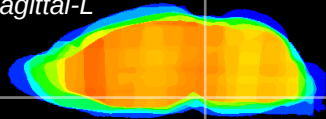

Coronal

Sagittal-R

Sagittal-L

ViBrism: CX18099
Horizontal

Pn