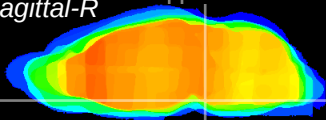

Coronal

Sagittal-R

Sagittal-L

ViBrism: CX18099
Horizontal

Pn