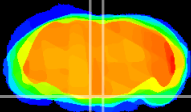

Coronal

Sagittal-R

Sagittal-L

ViBrism: CX18099
Horizontal

Pn