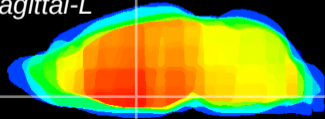

Coronal

Sagittal-R

Sagittal-L

ViBriSm: CX18100
Horizontal

SPa dorsal