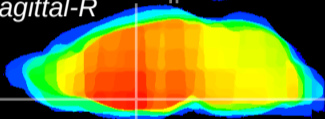

Coronal

Sagittal-R

Sagittal-L

ViBriSm: CX18100
Horizontal

SPa dorsal