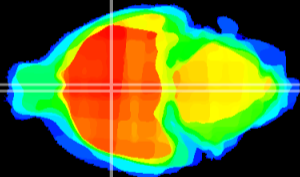

Coronal

Sagittal-R

Sagittal-L

ViBriSm: CX18100
Horizontal

SPa dorsal