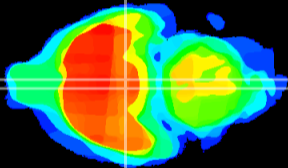

Coronal

Sagittal-R

Sagittal-L

ViBrism: CX18100
Horizontal

VMH