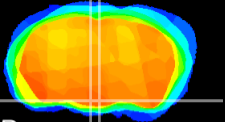

Coronal

Sagittal-R

Sagittal-L

ViBrism: CX18100
Horizontal

VMH