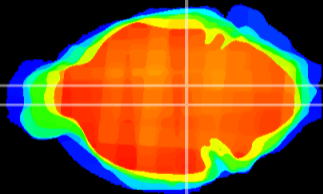

Coronal

Sagittal-R

Sagittal-L

ViBrism: CX18101
Horizontal

VTA