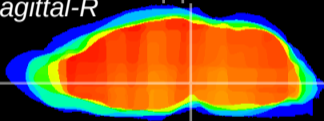

Coronal

Sagittal-R

Sagittal-L

ViBrism: CX18101
Horizontal

VTA