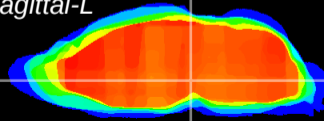

Coronal

Sagittal-R

Sagittal-L

ViBrism: CX18101
Horizontal

VTA