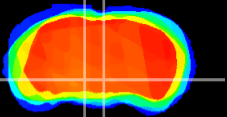

Coronal

Sagittal-R

Sagittal-L

ViBrism: CX18101
Horizontal

VTA